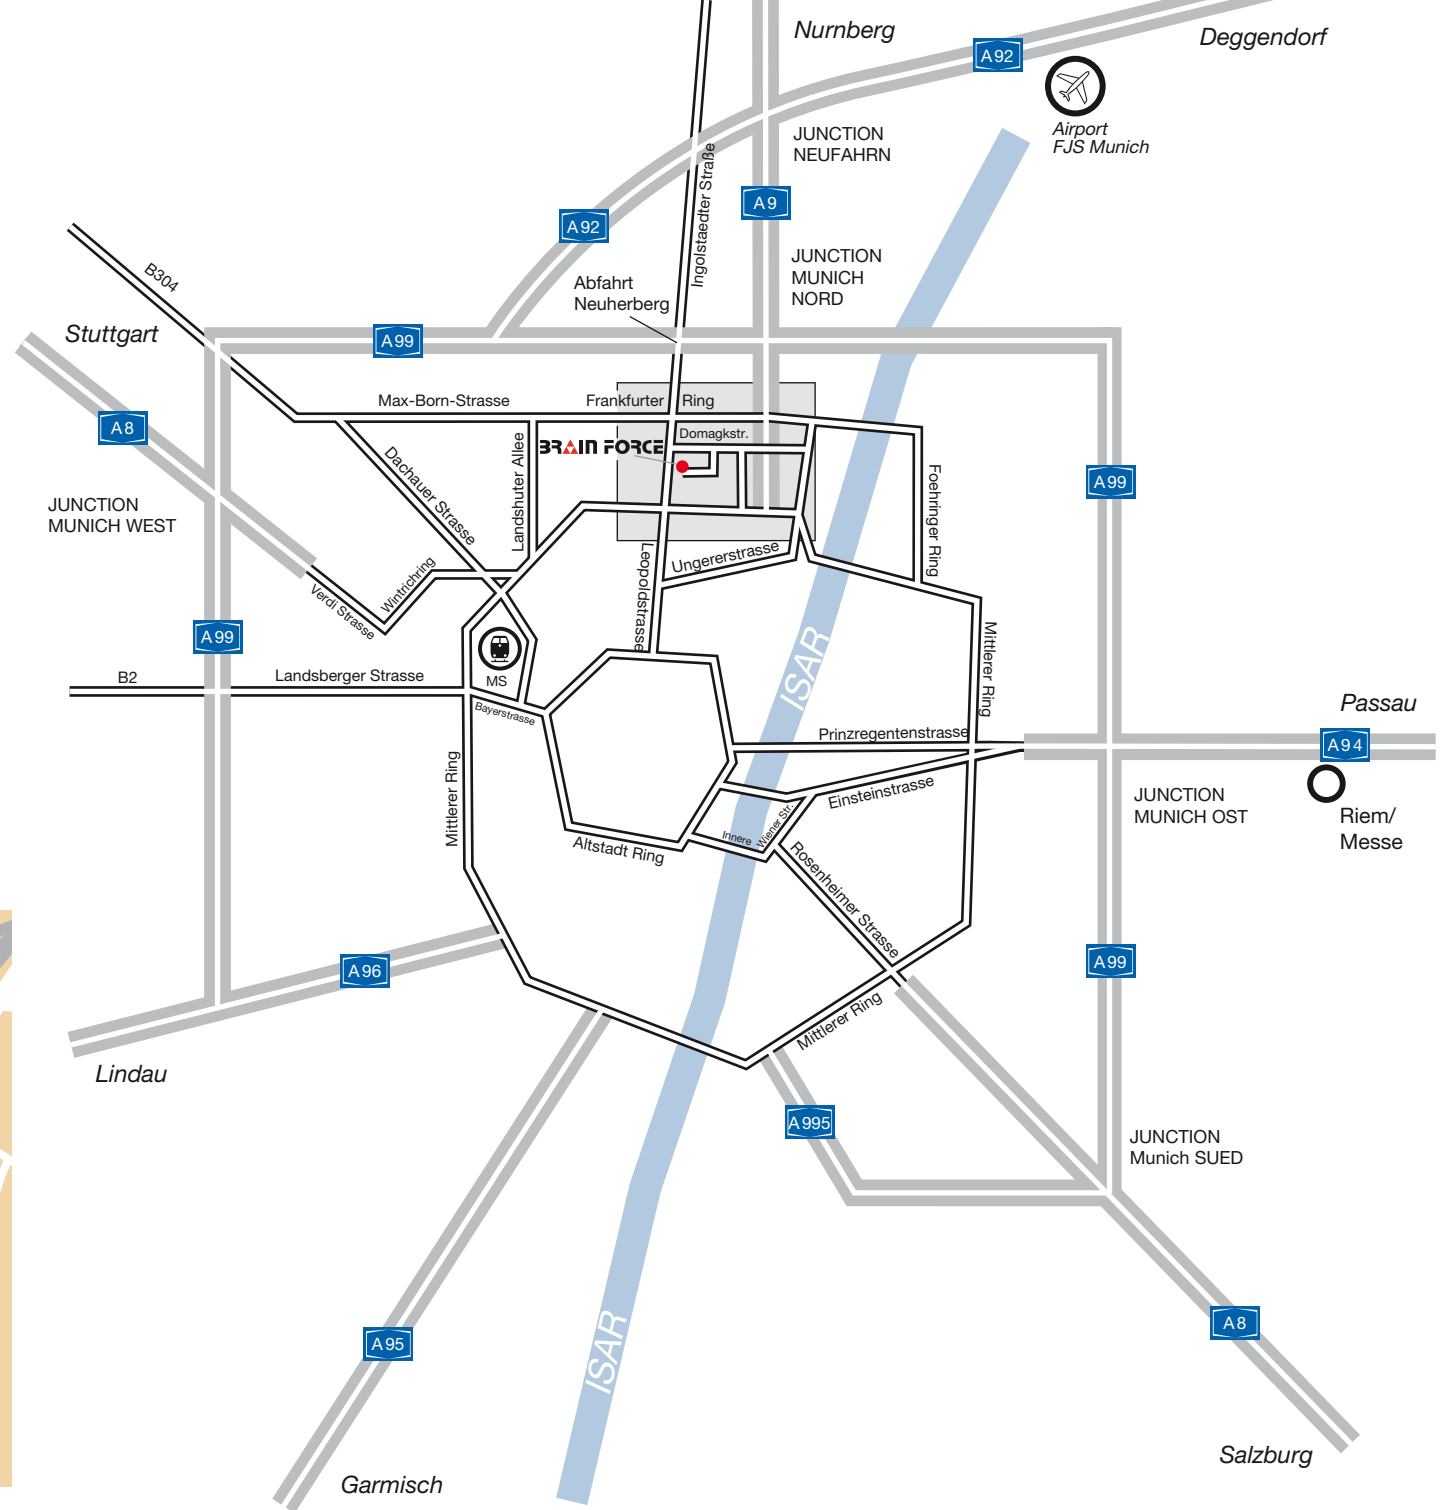

BRAIN FORCE

Munich

Directions

Wilhelm-Wagenfeld-Straße 30
80807 Munich
Phone: +49 89 74 833 0
Fax: +49 89 74 833 920